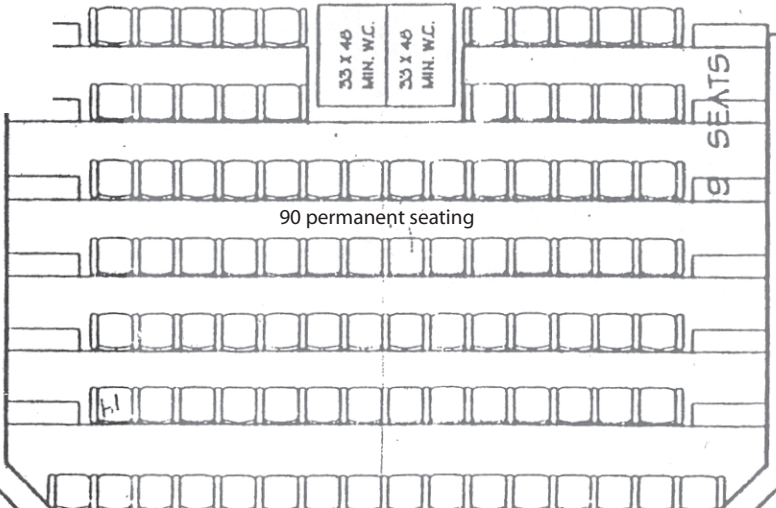

109ET

156 seats

Stage Area 23'0" X 48'0"

300 seats total
(2 wheel chair)

54 seats

33 X 46
MIN. W.C.
33 X 46
MIN. W.C.

90 permanent seating

SEATS B